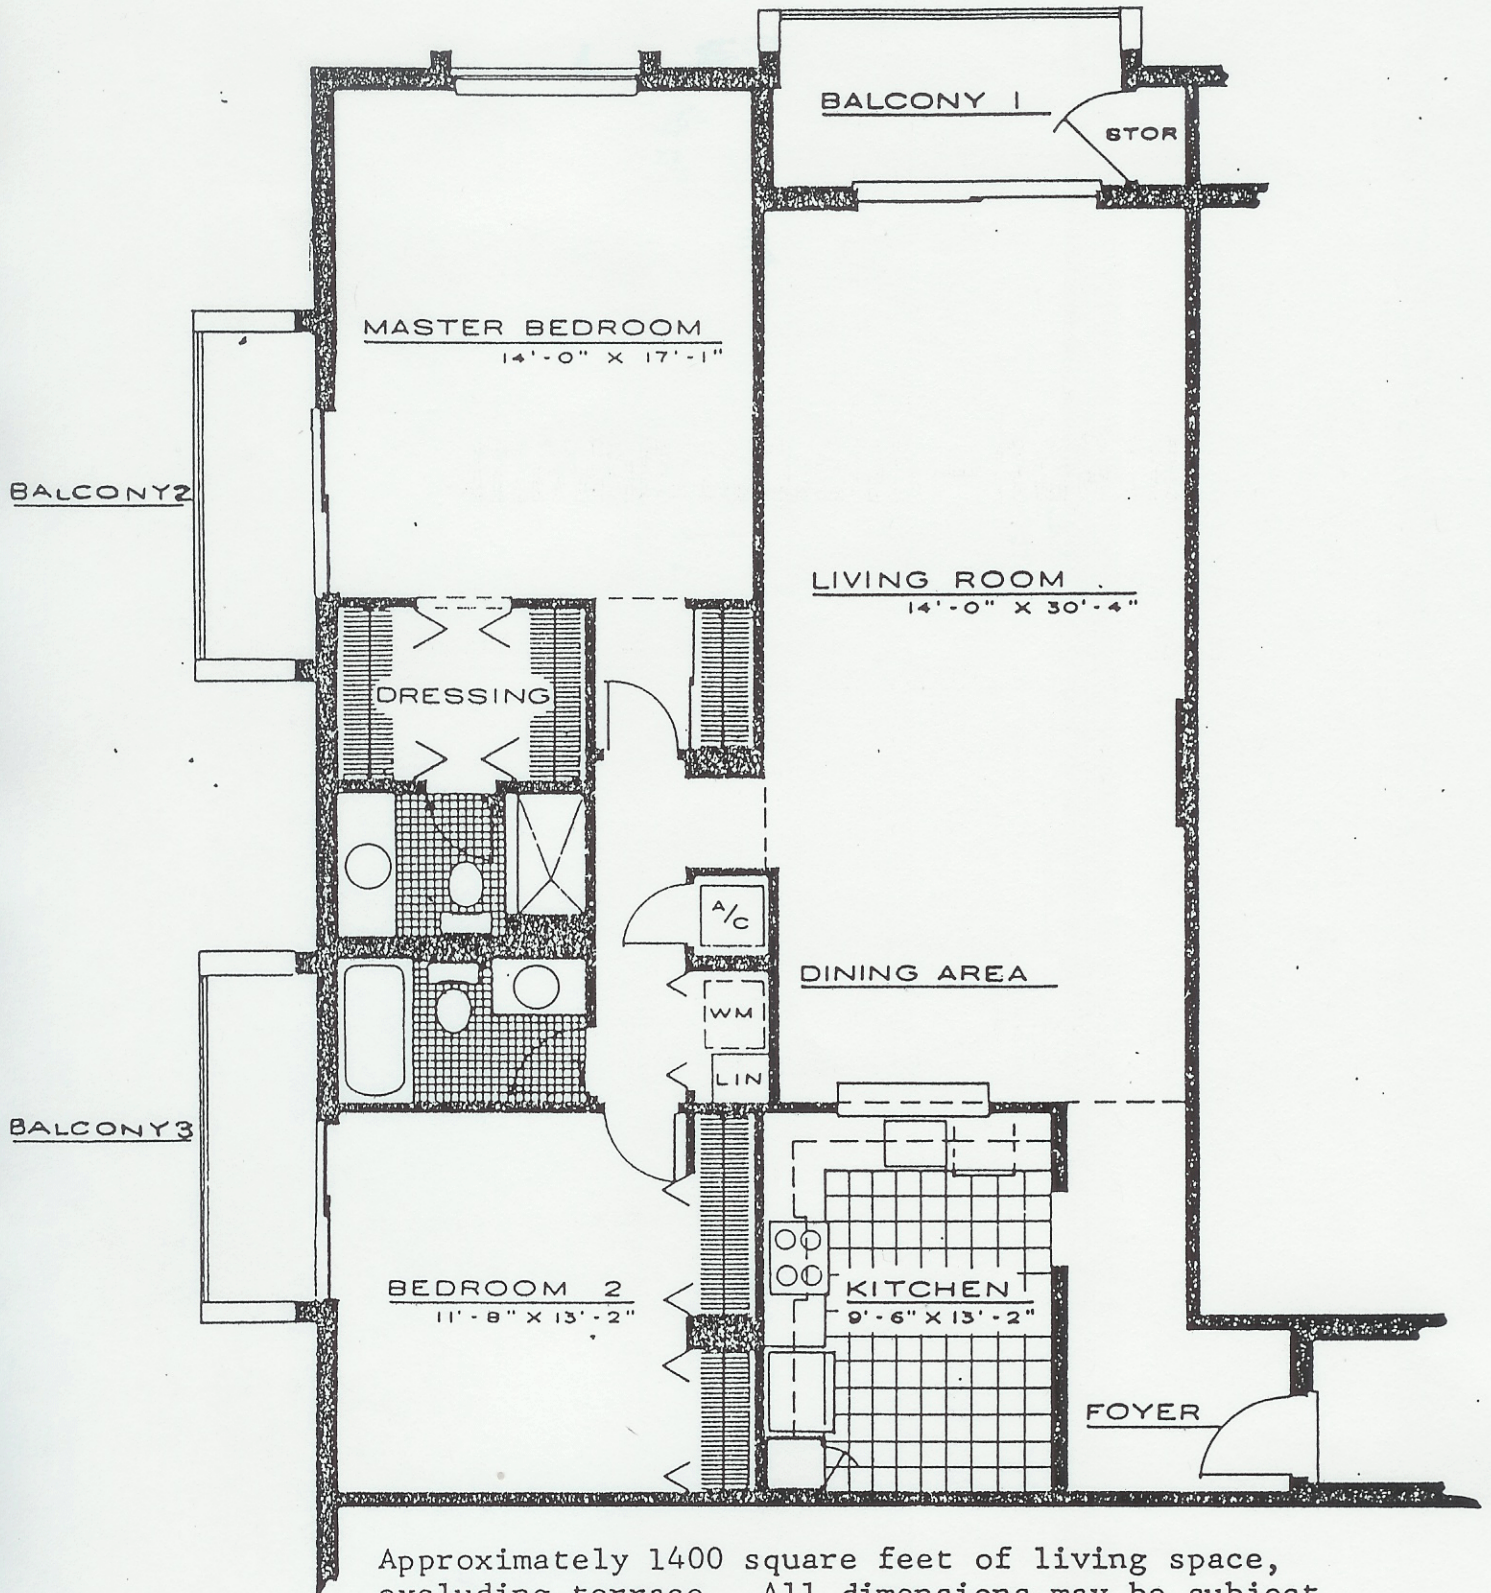

MAYAN TOWERS - NORTH

Approximately 1400 square feet of living space, excluding terrace. All dimensions may be subject to minor changes for construction.

ARTIGUA

DELUXE TWO BEDROOM · TWO BATH